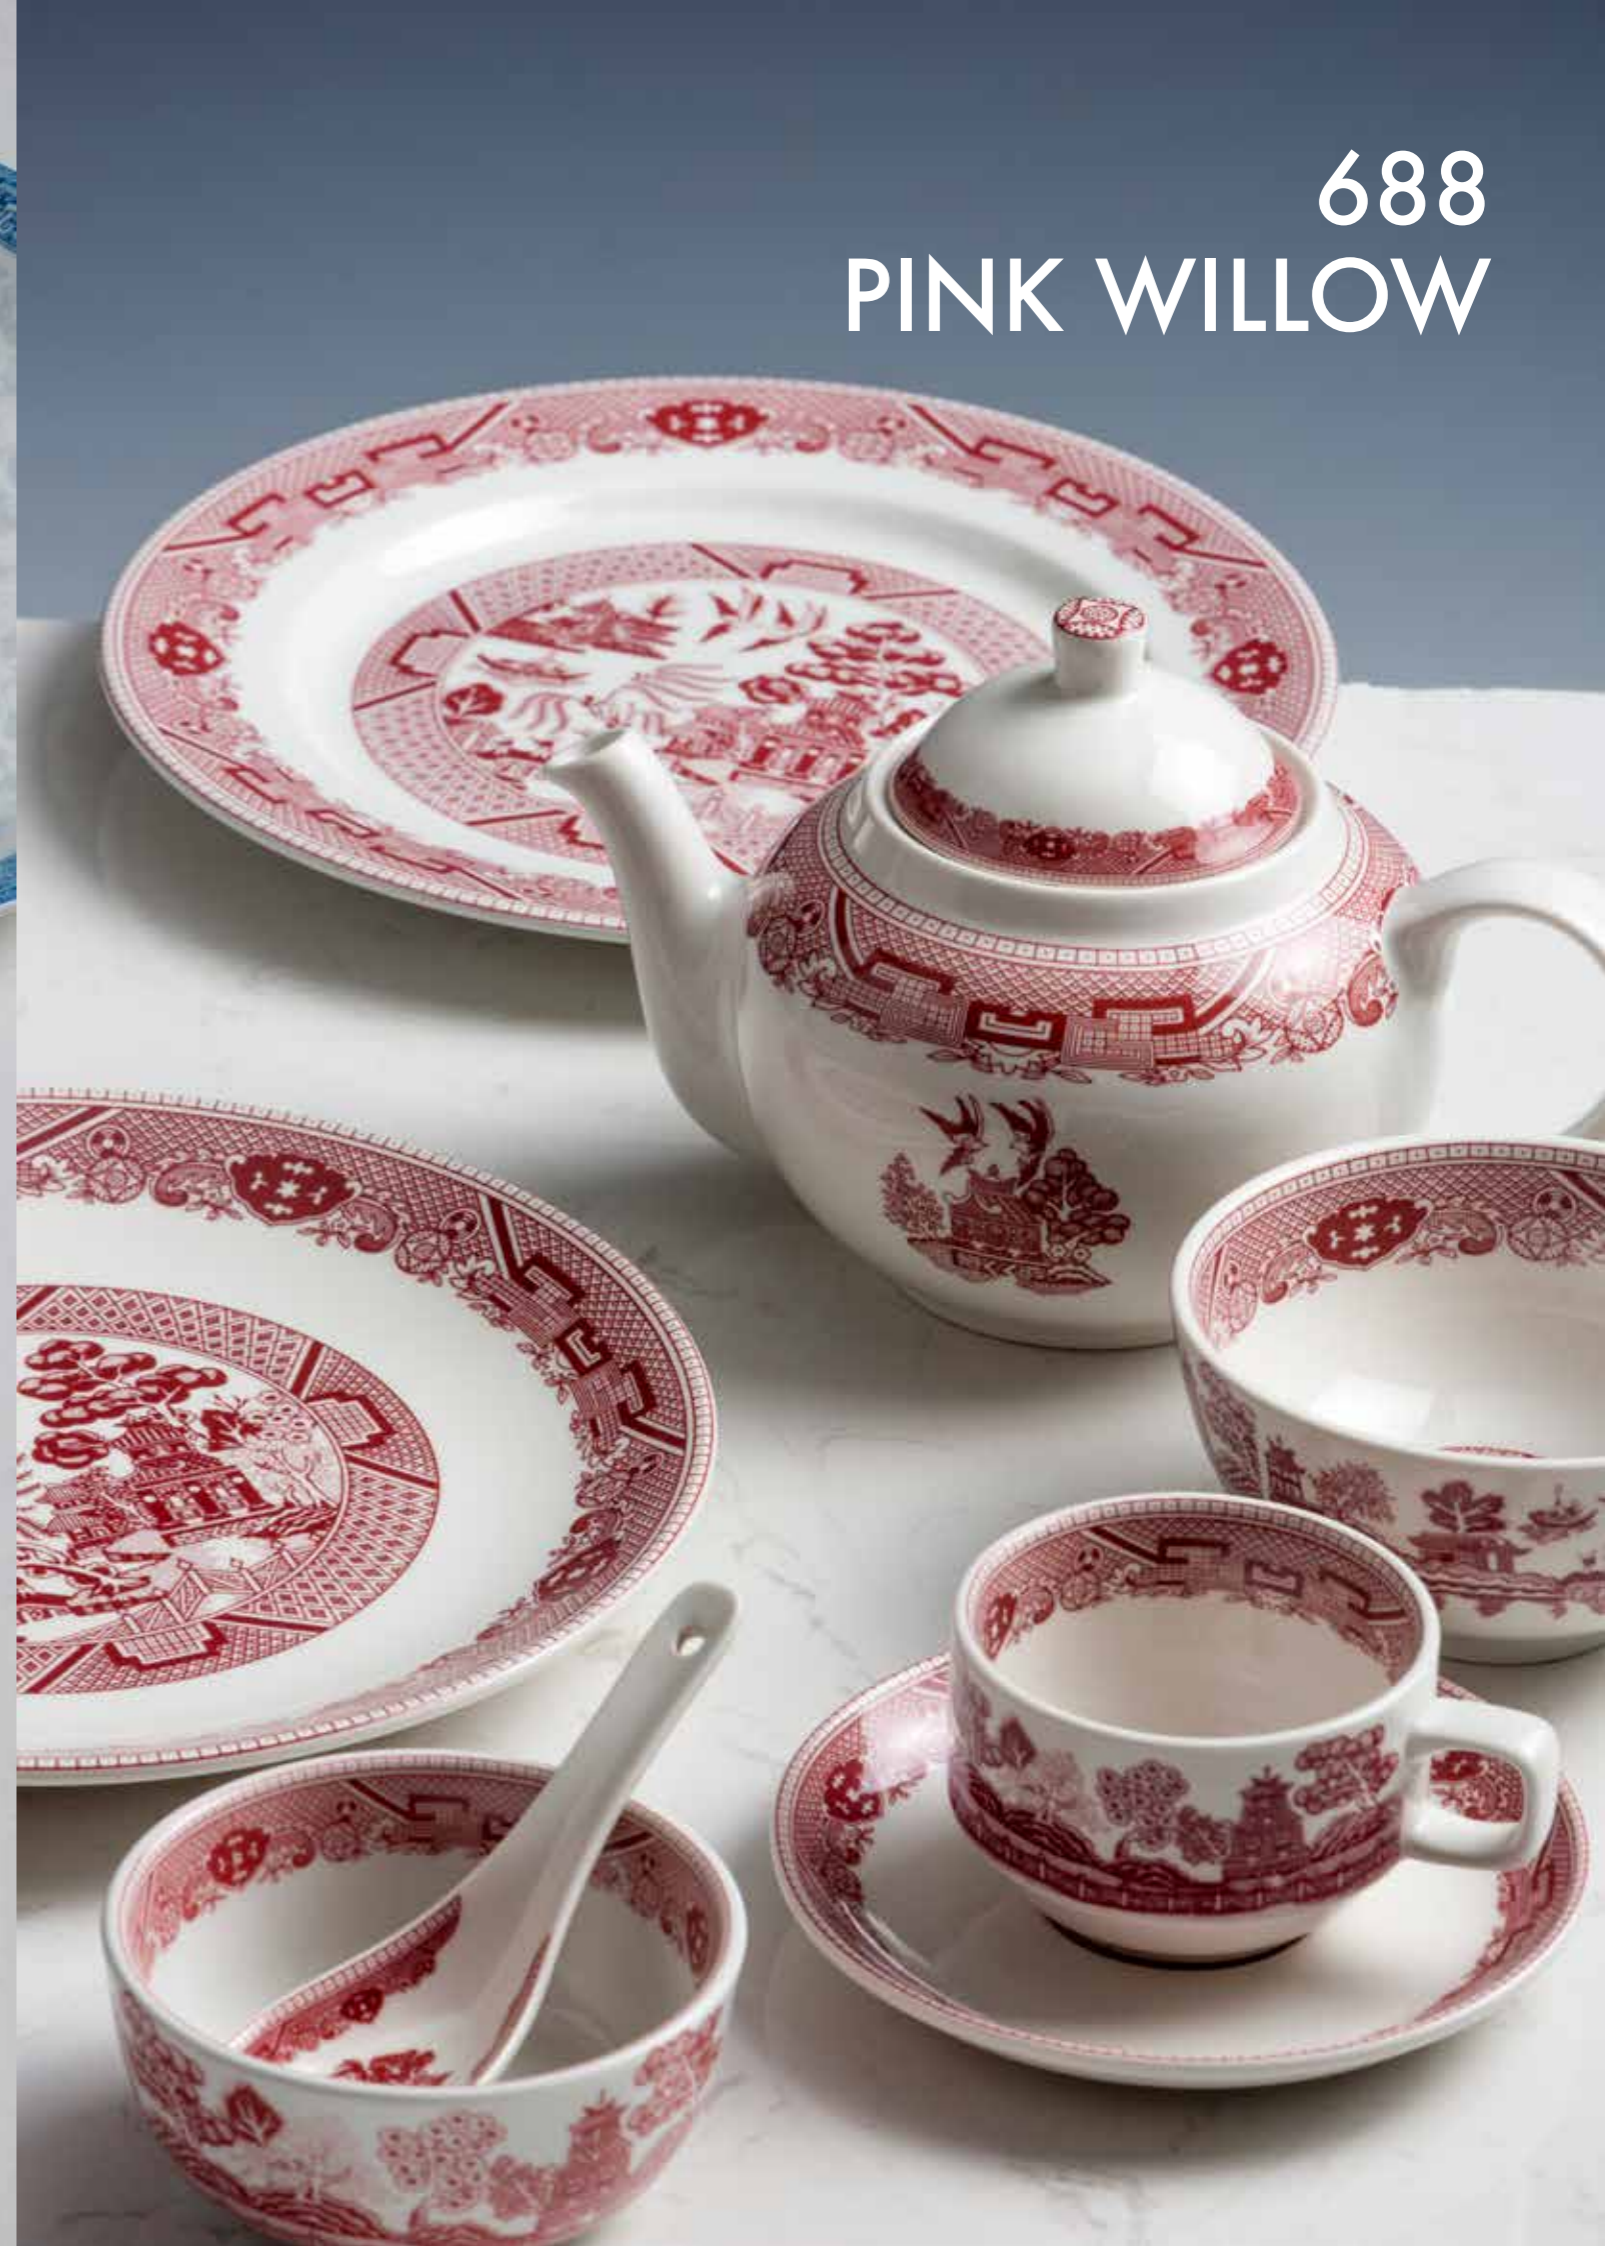

655
SEA IMPRESSION

688
PINK WILLOW

SQUARE SLANT

The offset, avant-garde style of slant dishes will surprise and delight your guests.

SLANT SQUARE PLATE

- 707-71 6¾" 24pc/ctn
L170mm(6¾")xH27mm(1⅛")
- 707-81 7¾" 24pc/ctn
L200mm(7¾")xH29mm(1⅛")
- 707-91 9" 24pc/ctn
L230mm(9")xH29mm(1⅛")
- 707-101 9¾" 12pc/ctn
L250mm(9¾")xH35mm(1⅜")
- 707-111 11" 12pc/ctn
L280mm(11")xH39mm(1½")